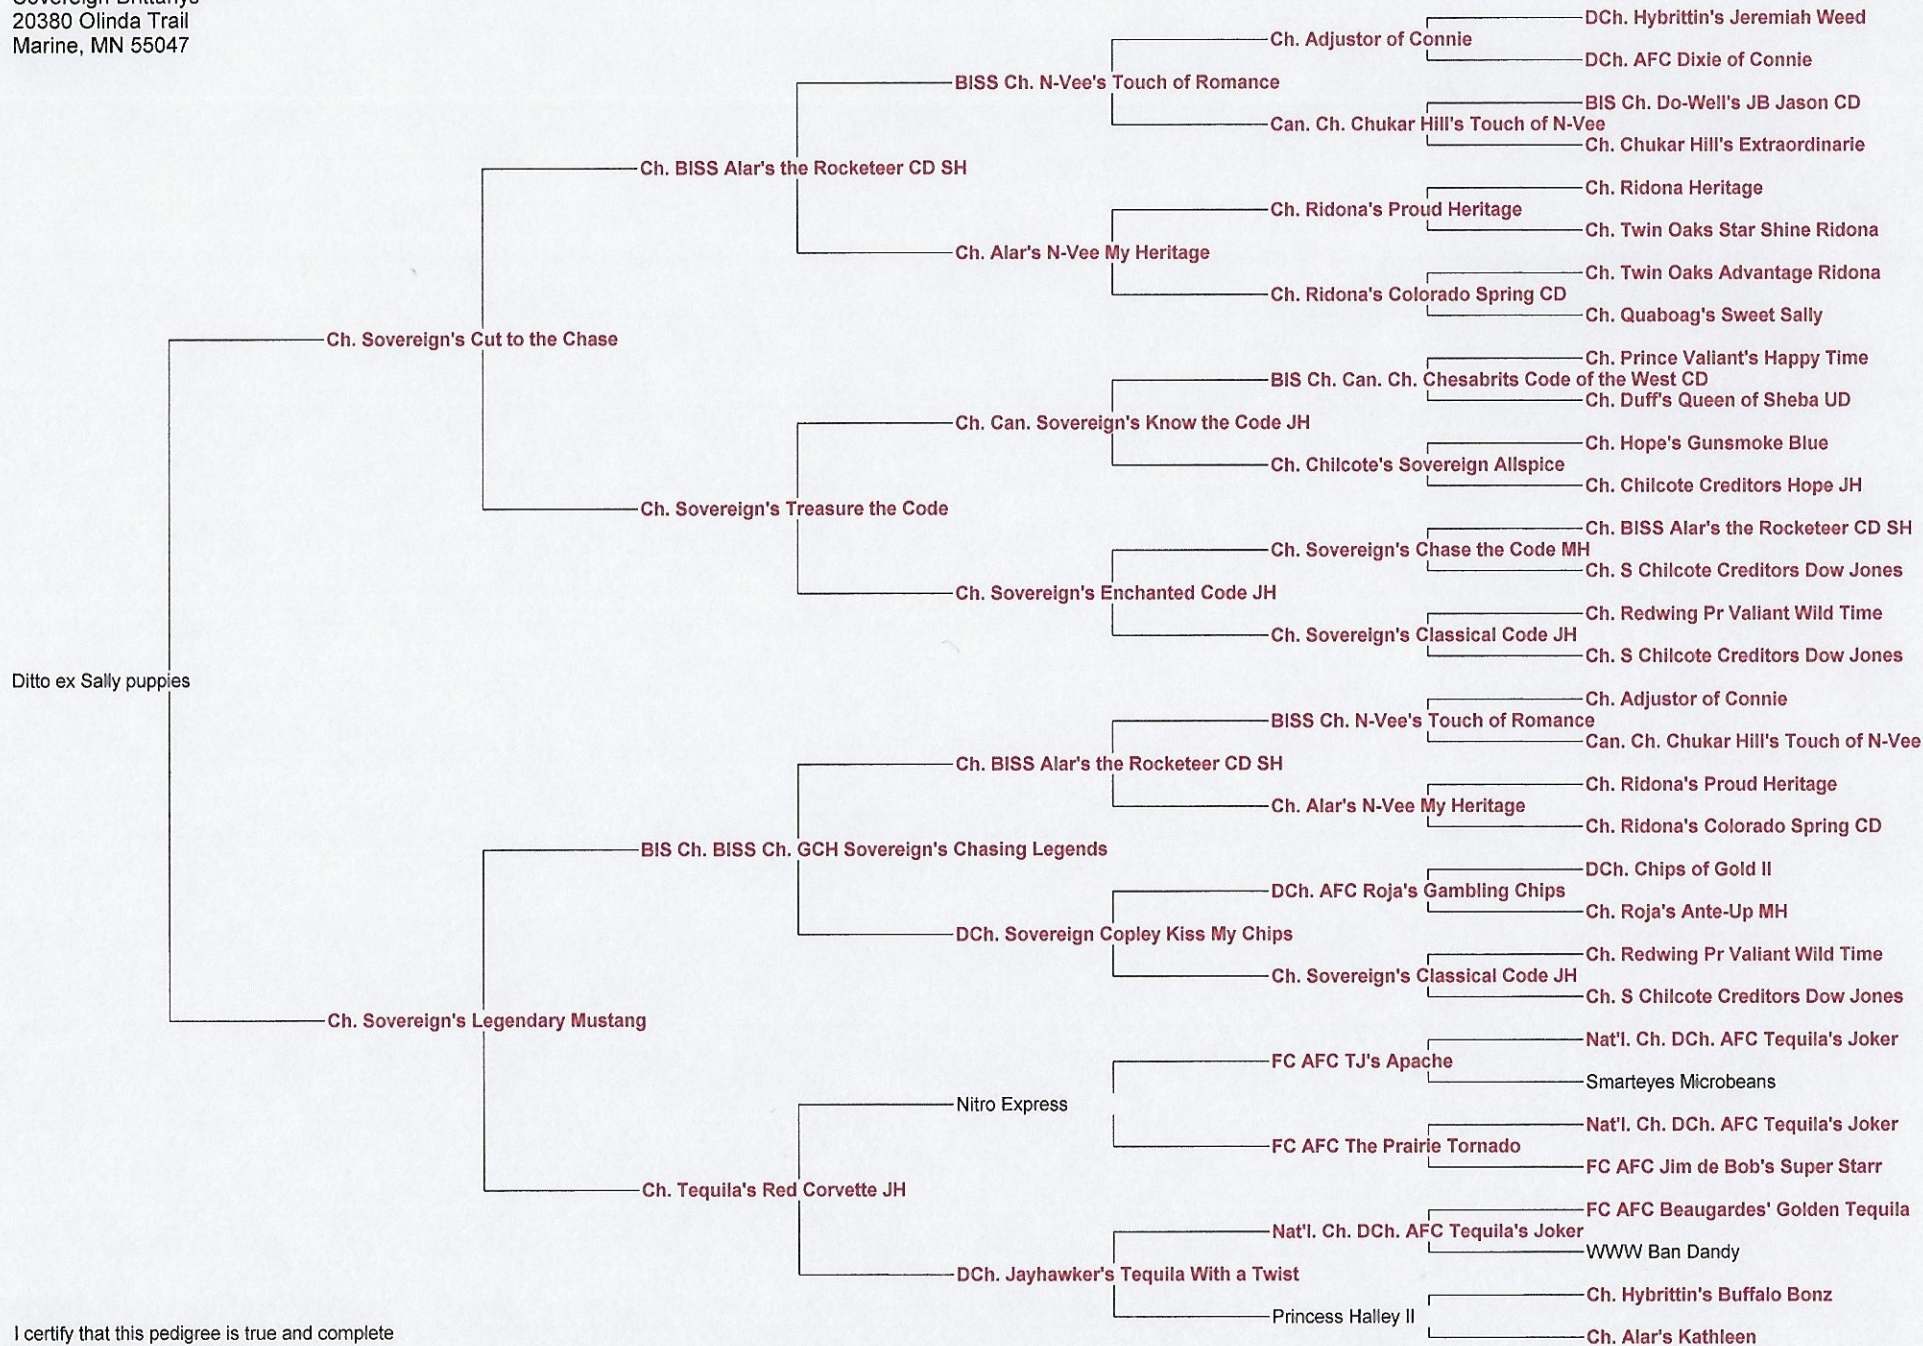

Pedigree for Ditto ex Sally puppies

Dawn Droel
Sovereign Brittanys
20380 Olinda Trail
Marine, MN 55047

I certify that this pedigree is true and complete
to the best of my knowledge

Date: _____