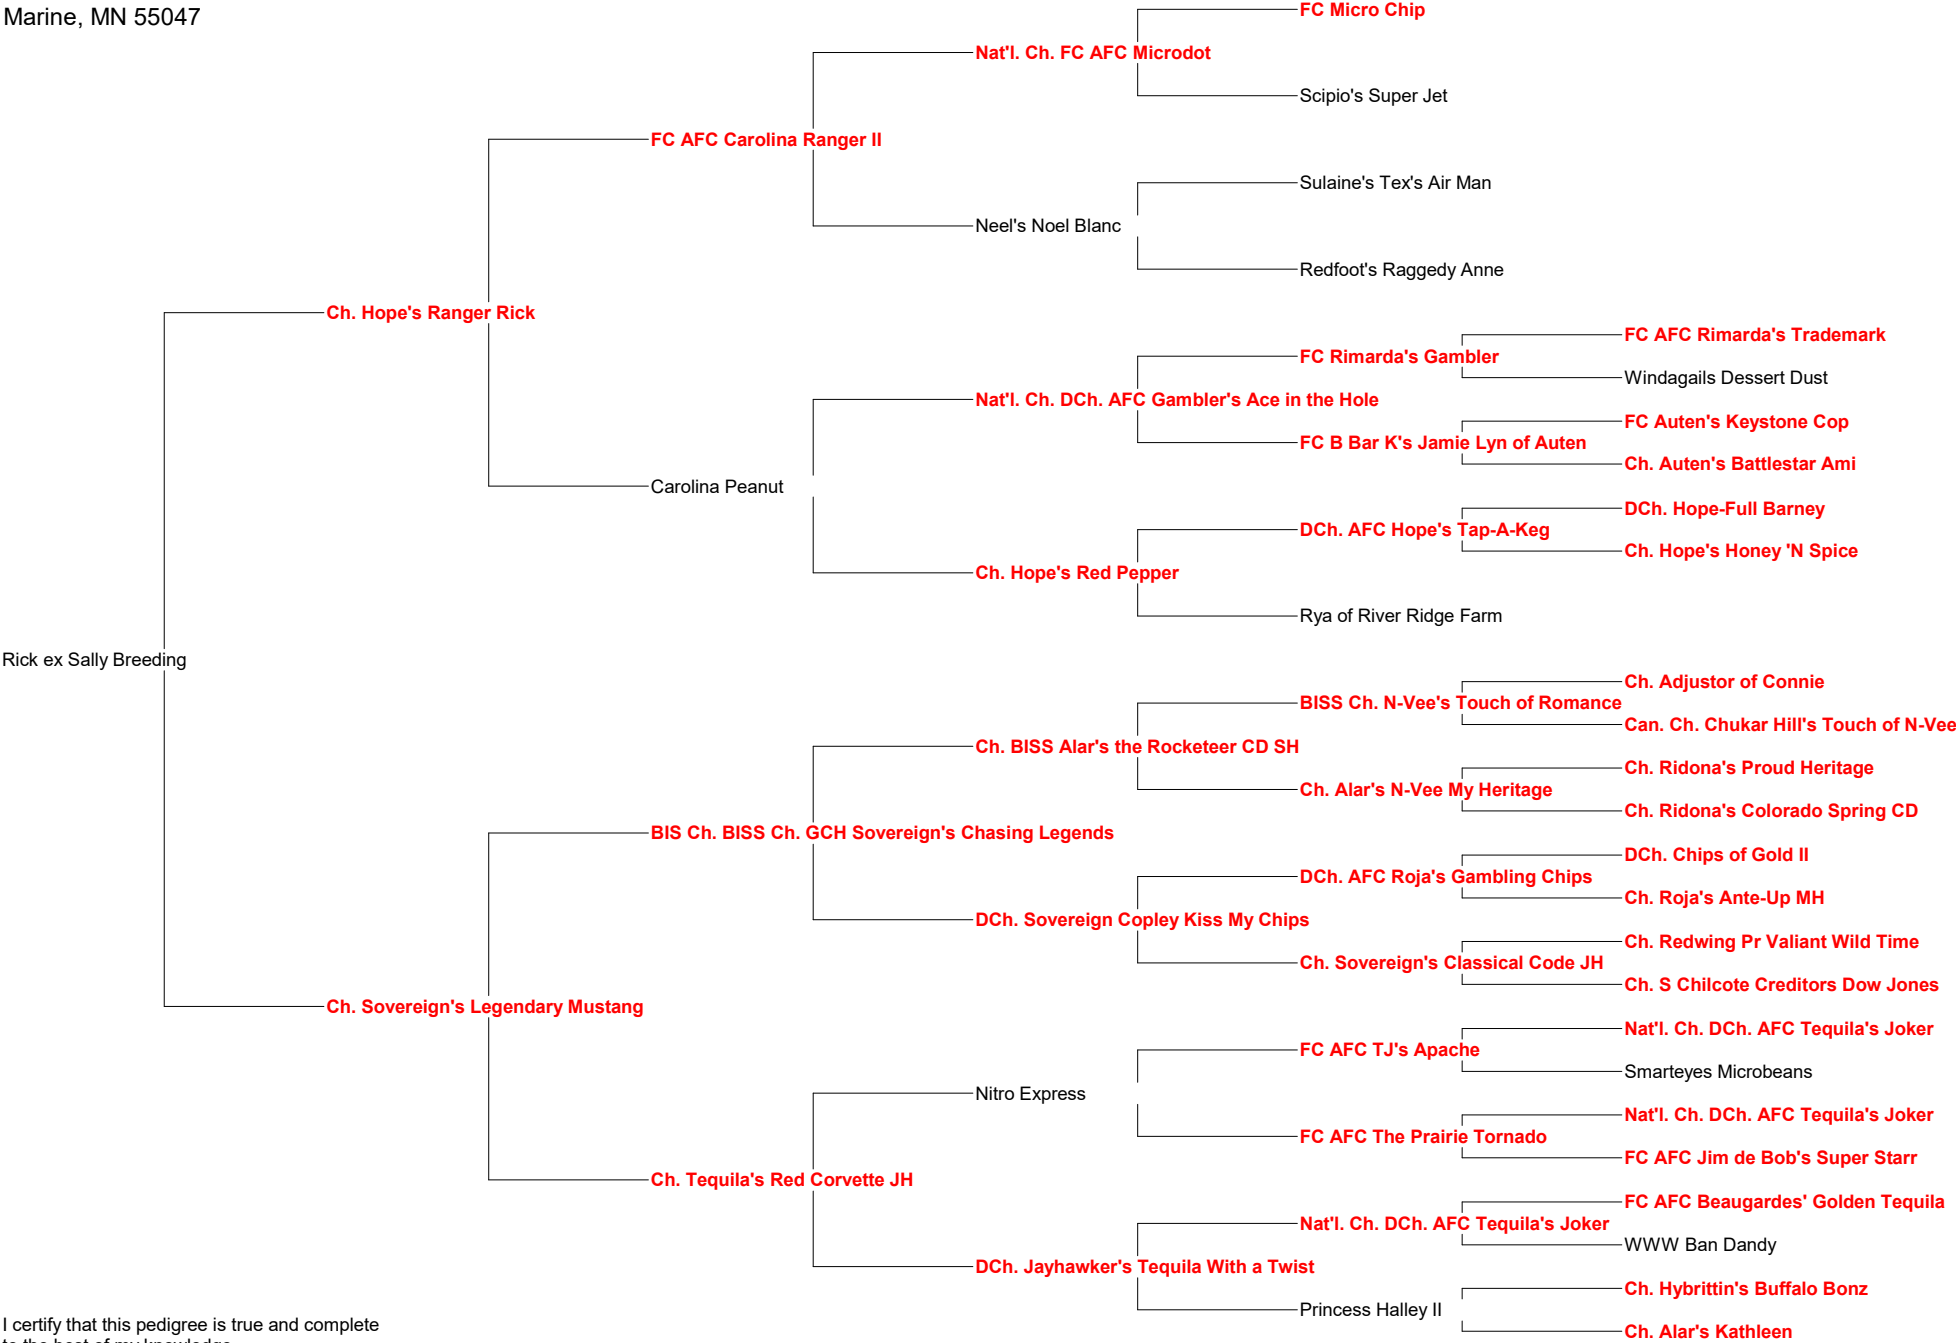

Pedigree for Rick ex Sally Breeding

Dawn Droel
 Sovereign Brittanys
 20380 Olinda Trail
 Marine, MN 55047

I certify that this pedigree is true and complete to the best of my knowledge

_____ Date: _____