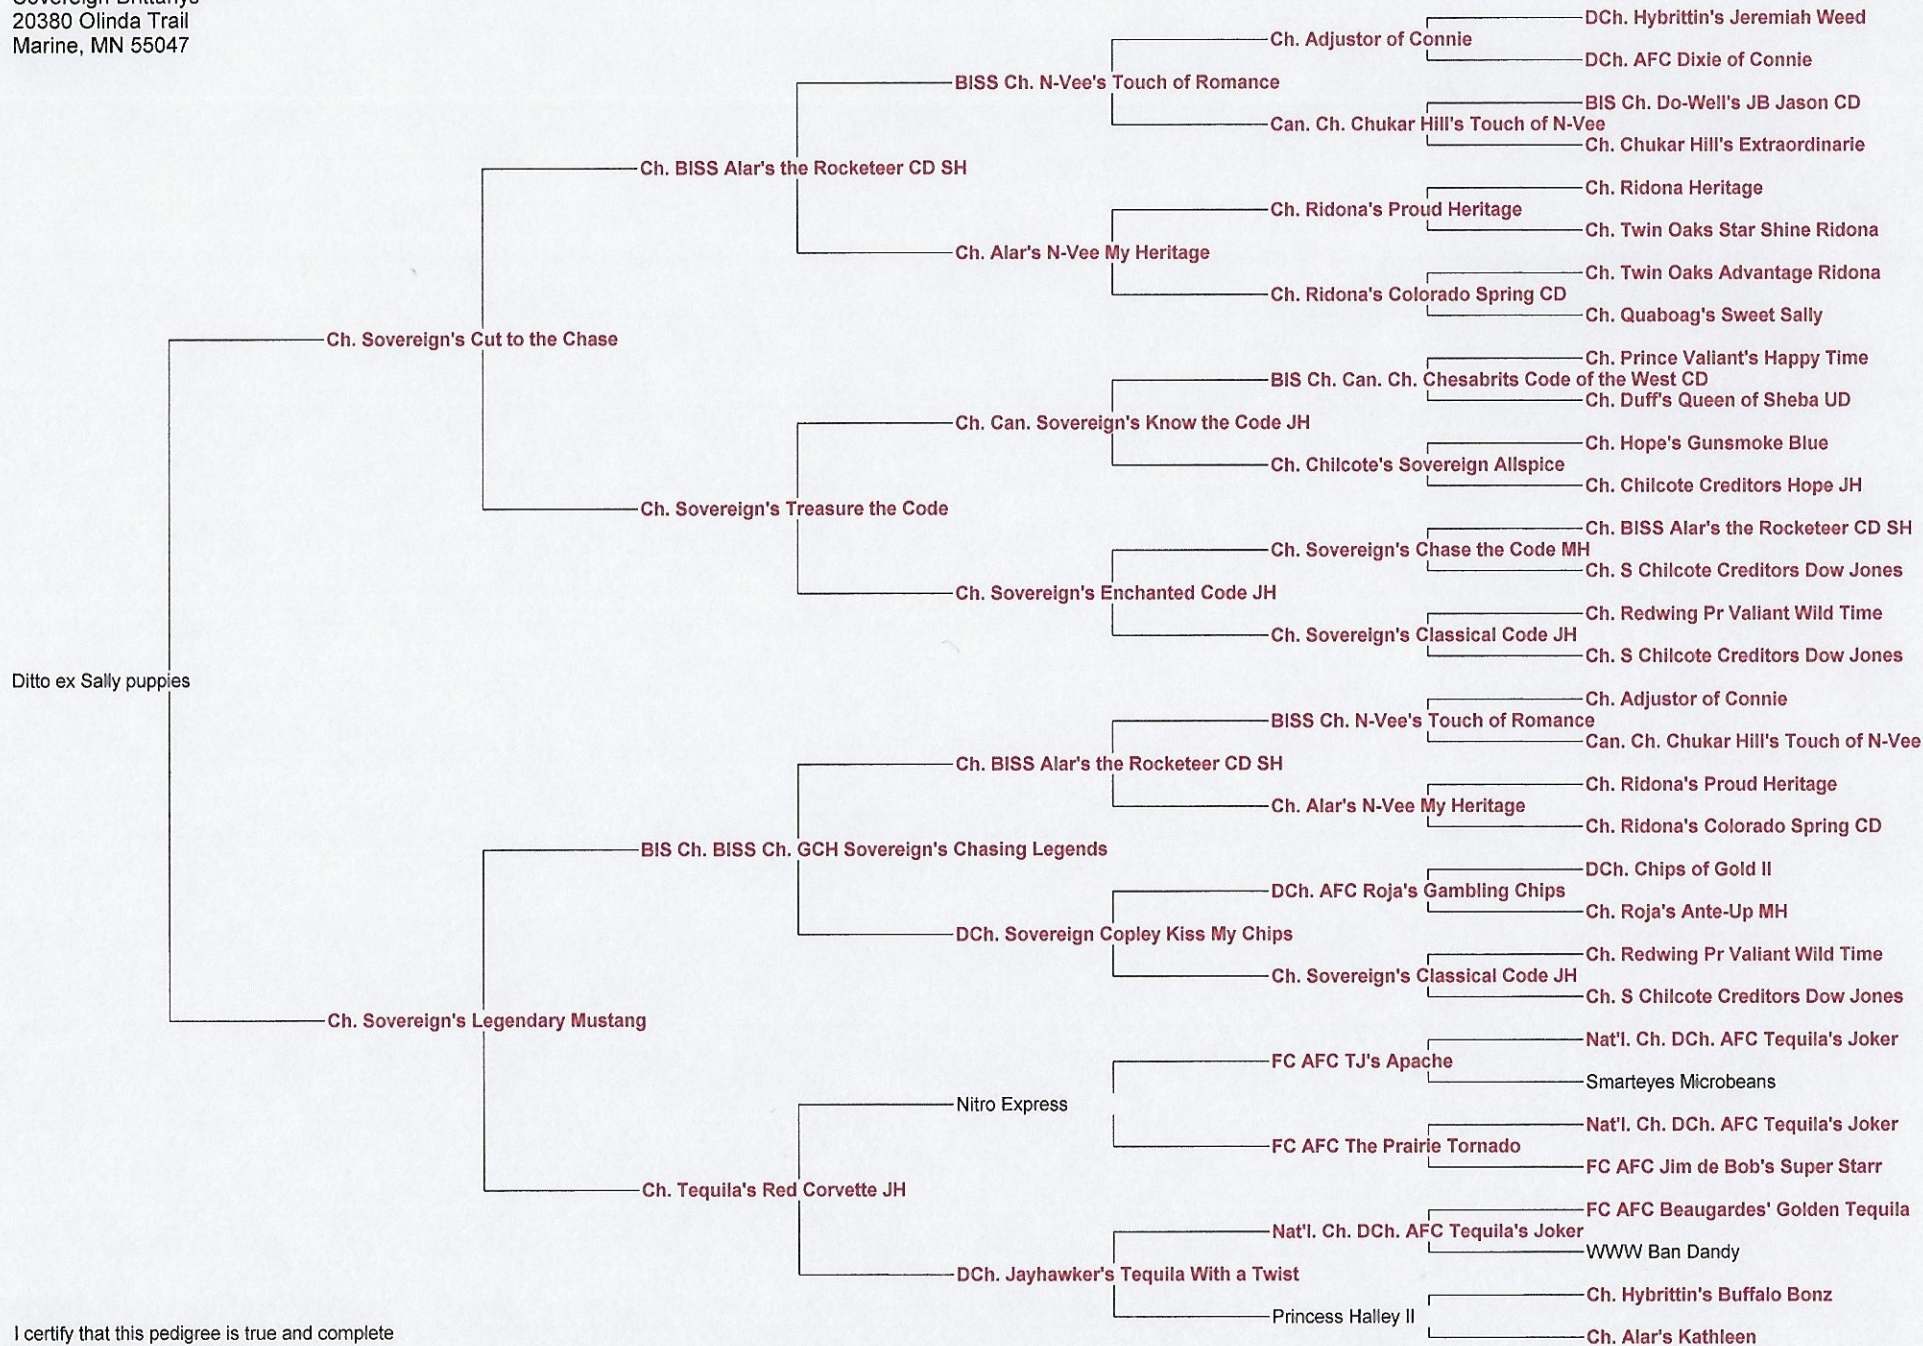

Pedigree for Ditto ex Sally puppies

Dawn Droel
Sovereign Brittanys
20380 Olinda Trail
Marine, MN 55047

I certify that this pedigree is true and complete to the best of my knowledge

Date: _____